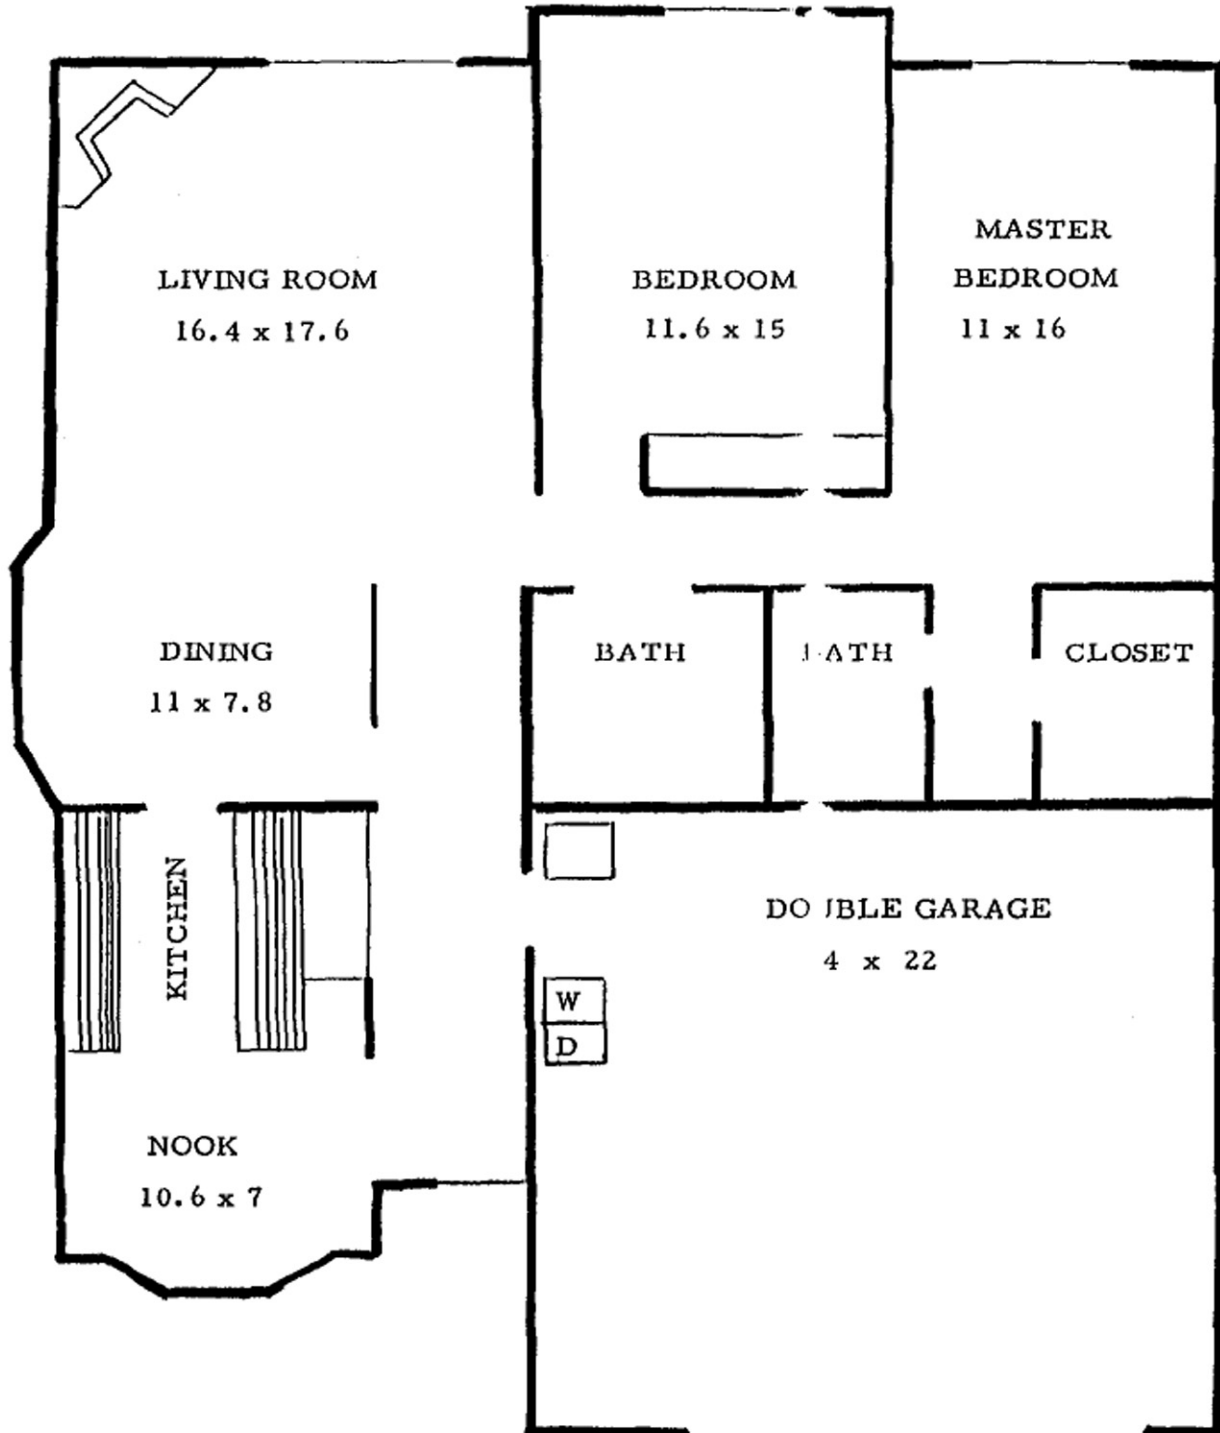

De Ville

Ken Miller & Associates
11725 SW Queen Elizabeth St. #A
King City, OR 97224
503-639-0630
kenmillerassociates.com