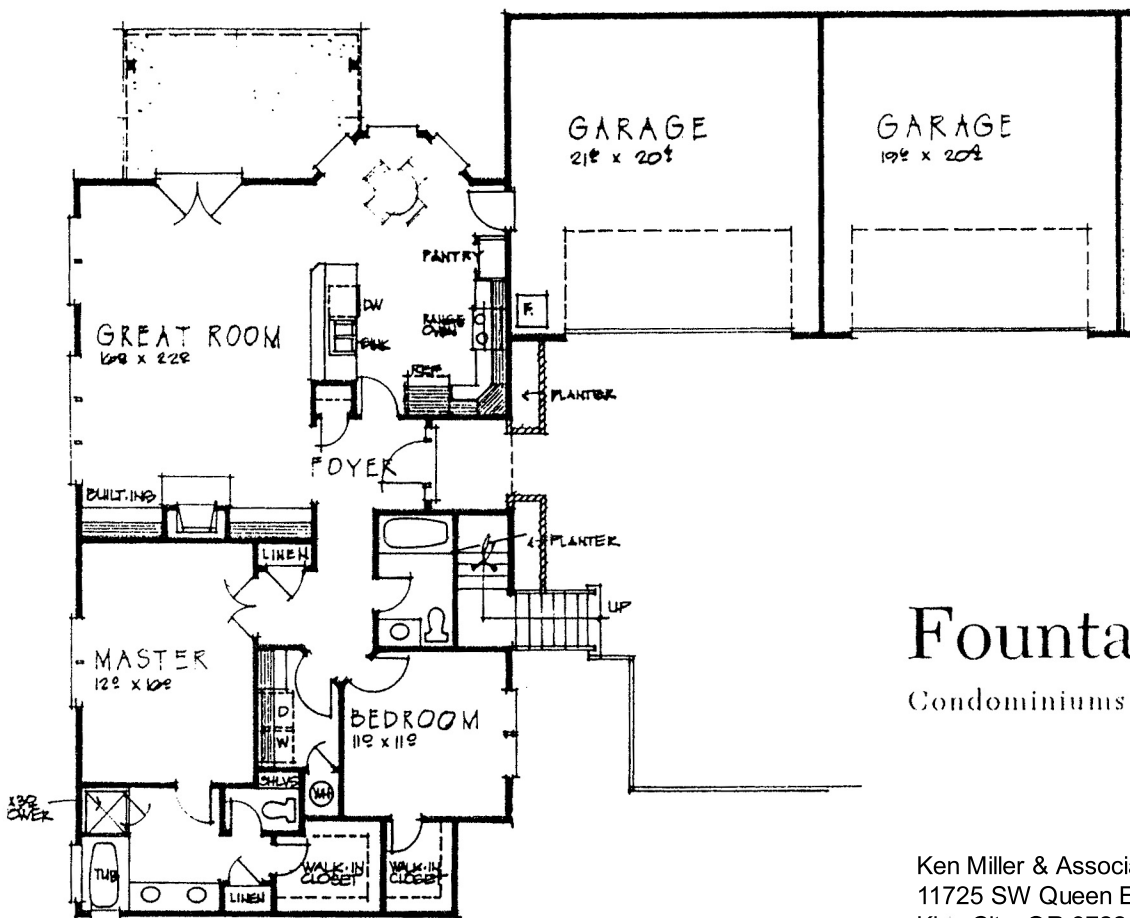

COURTYARD ELEVATION UNITS C

Fountainwood

Condominiums at Summerfield

Ken Miller & Associates
 11725 SW Queen Elizabeth St. #A
 King City, OR 97224
 503-639-0630
kenmillerassociates.com

MAIN FLOOR

UNIT C

MAIN FLOOR: 1442 sq. ft.
 UPPER FLOOR: 1442 sq. ft.