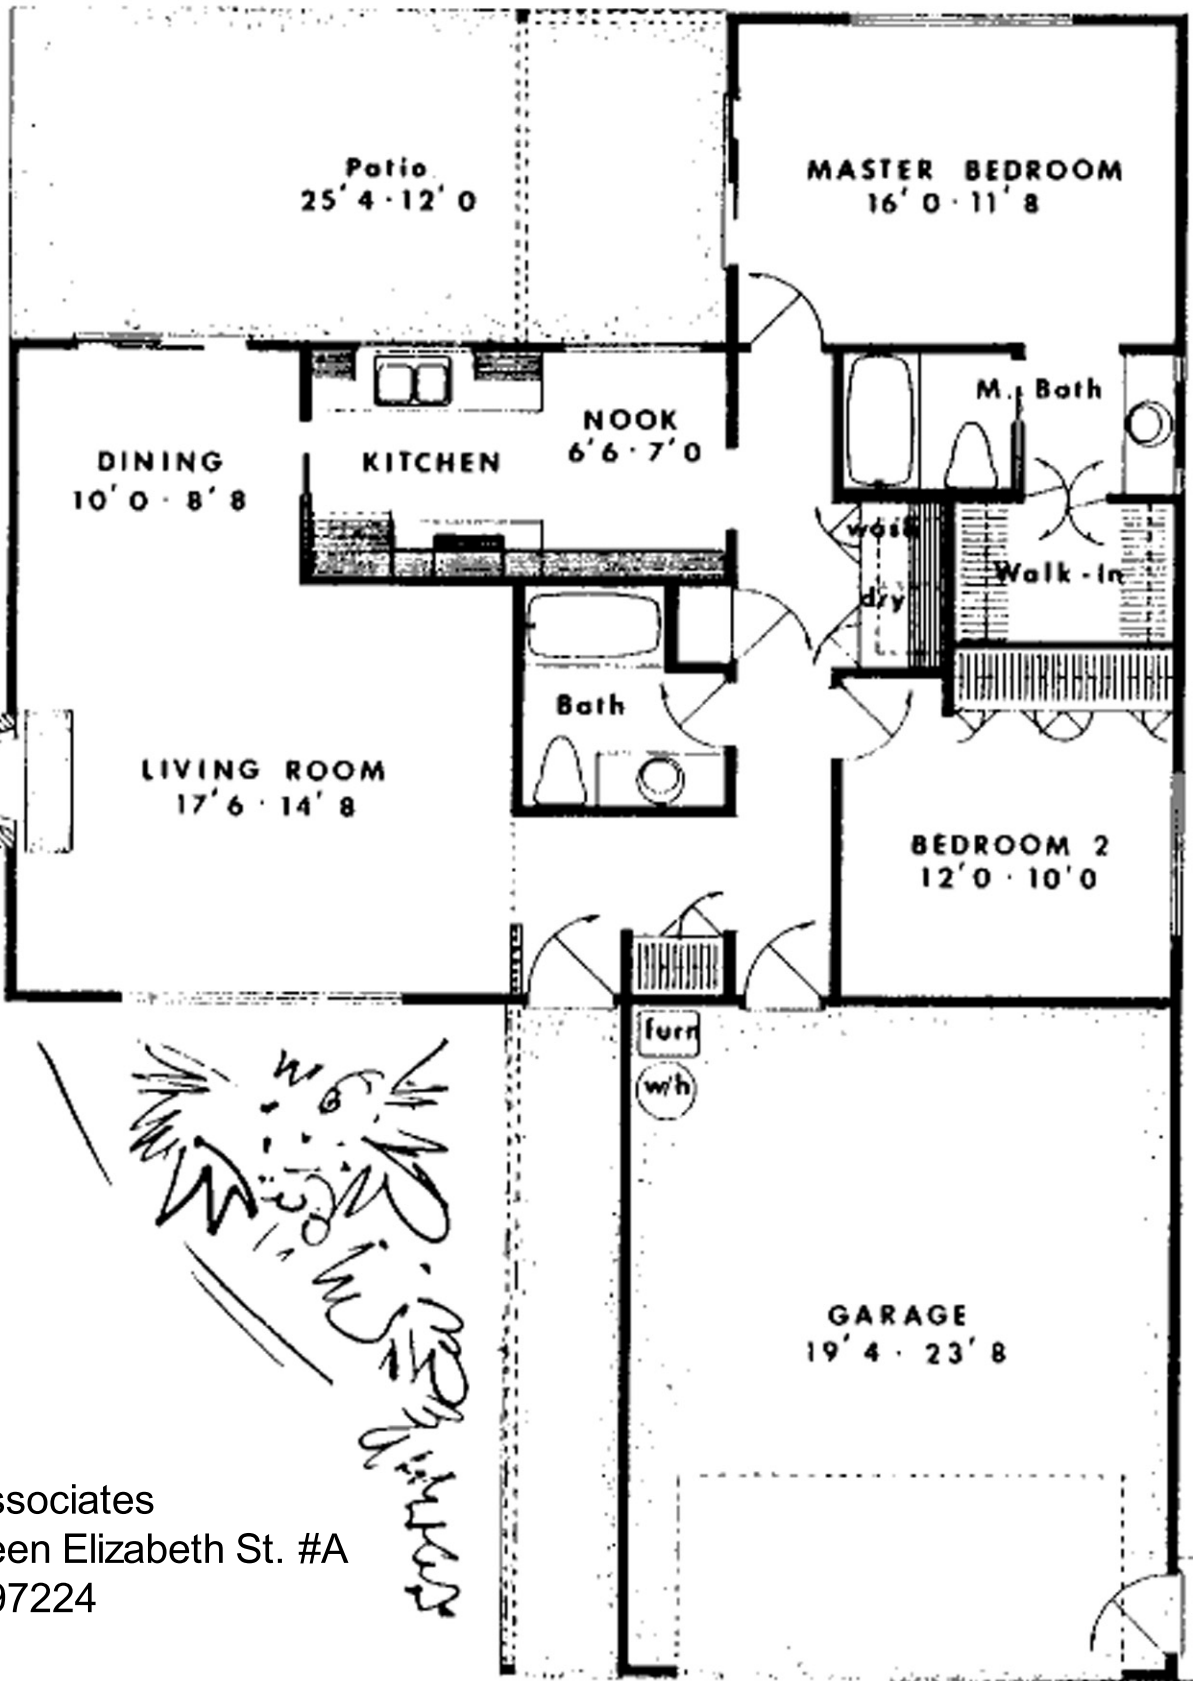

*1800 sq ft in King City, OR*

*1800 sq ft in King City, OR*

Ken Miller & Associates  
11725 SW Queen Elizabeth St. #A  
King City, OR 97224  
503-639-0630  
[kenmillerassociates.com](http://kenmillerassociates.com)

**MARK II**